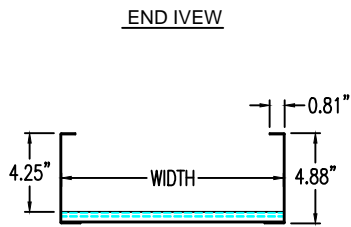

Steel Ladder/Ventilated Tray

Inside Vertical 90° ELBOW (5"H)

Inside Vertical 90° ELBOW (STEEL)
 Manufactured in Canada by Niedax CER

Note: Couplings C/W Hardware are supplied with each fitting.

STEEL LADDER/VENTILATED TRAY Inside Vertical 90° ELBOW ORDERING DATA EXAMPLE

L D S 5 - 1 - (Width) - IV90 - (Radius)

NOTES:

* CSA Ventilated tray has a rung spacing of 4" between rungs.

2799 Barton St E
 Hamilton, ON L8E 2J8
 Toll Free: 1 877.213.8045
 Phone: 905.337.7522
 Cerinc.ca