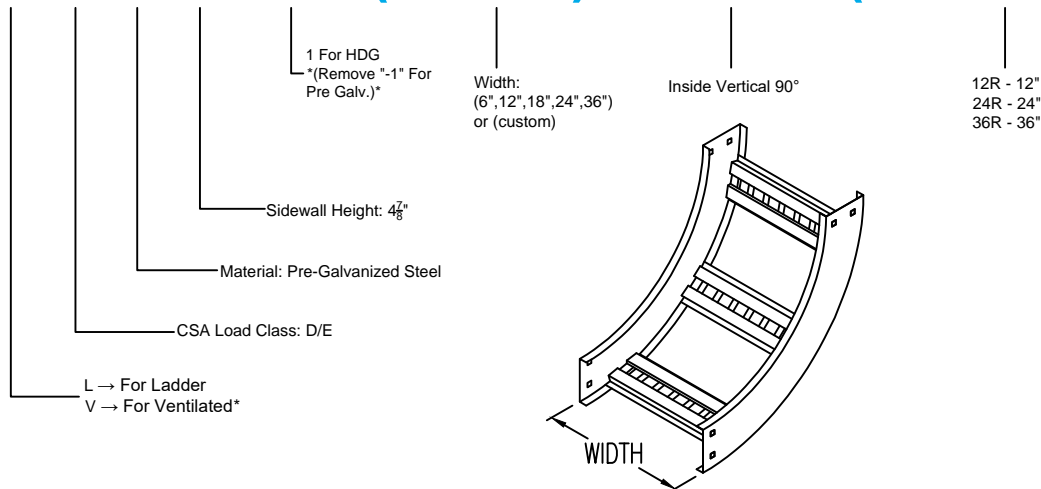

Steel Ladder/Ventilated Tray

Inside Vertical 90° ELBOW (5"H)

Inside Vertical 90° ELBOW (STEEL)
 Manufactured in Canada by Niedax CER

Note: Couplings C/W Hardware are supplied with each fitting.

STEEL LADDER/VENTILATED TRAY Inside Vertical 90° ELBOW ORDERING DATA EXAMPLE

L D S 5 - 1 - (Width) - IV90 - (Radius)

NOTES:

* CSA Ventilated tray has a rung spacing of 4" between rungs.

2799 Barton St E
 Hamilton, ON L8E 2J8
 Toll Free: 1 877.213.8045
 Phone: 905.337.7522
 Cerinc.ca