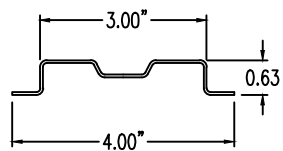

Steel Ladder/Ventilated Tray

Inside Vertical 90° ELBOW (5"H)

Inside Vertical 90° ELBOW (STEEL)
 Manufactured in Canada by Niedax CER

Note: Couplings C/W Hardware are supplied with each fitting.

STEEL LADDER/VENTILATED TRAY Inside Vertical 90° ELBOW ORDERING DATA EXAMPLE

L D S 5 - 1 - (Width) - IV90 - (Radius)

NOTES:

* CSA Ventilated tray has a rung spacing of 4" between rungs.

2799 Barton St E
 Hamilton, ON L8E 2J8
 Toll Free: 1 877.213.8045
 Phone: 905.337.7522
 Cerinc.ca