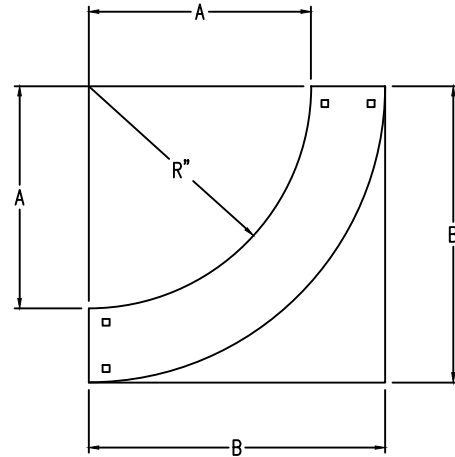

Steel Ladder/Ventilated Tray

Inside Vertical 90° ELBOW (5"H)

Inside Vertical 90° ELBOW (STEEL)
 Manufactured in Canada by Niedax CER

Note: Couplings C/W Hardware are supplied with each fitting.

STEEL LADDER/VENTILATED TRAY Inside Vertical 90° ELBOW ORDERING DATA EXAMPLE

L D S 5 - 1 - (Width) - IV90 - (Radius)

NOTES:

* CSA Ventilated tray has a rung spacing of 4" between rungs.

2799 Barton St E
 Hamilton, ON L8E 2J8
 Toll Free: 1 877.213.8045
 Phone: 905.337.7522
 Cerinc.ca