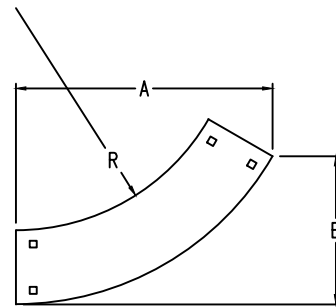

Steel Ladder/Ventilated Tray

Vertical Inside 60° ELBOW (5"H)

Inside Vertical 60° ELBOW (STEEL)
 Manufactured in Canada by Niedax CER

Note: Couplings C/W Hardware are supplied with each fitting.

STEEL LADDER/VENTILATED TRAY Inside Vertical 60° ELBOW ORDERING DATA EXAMPLE

L D S 5 - 1 - (Width) - IV60 - (Radius)

NOTES:
 * CSA Ventilated tray has a rung spacing of 4" between rungs.

2799 Barton St E
 Hamilton, ON L8E 2J8
 Toll Free: 1 877.213.8045
 Phone: 905.337.7522
 Cerinc.ca