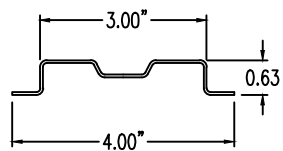

Steel Ladder/Ventilated Tray

Vertical Inside 60° ELBOW (5"H)

Inside Vertical 60° ELBOW (STEEL)
 Manufactured in Canada by Niedax CER

Note: Couplings C/W Hardware are supplied with each fitting.

STEEL LADDER/VENTILATED TRAY Inside Vertical 60° ELBOW ORDERING DATA EXAMPLE

L D S 5 - 1 - (Width) - IV60 - (Radius)

NOTES:
 * CSA Ventilated tray has a rung spacing of 4" between rungs.

2799 Barton St E
 Hamilton, ON L8E 2J8
 Toll Free: 1 877.213.8045
 Phone: 905.337.7522
 Cerinc.ca