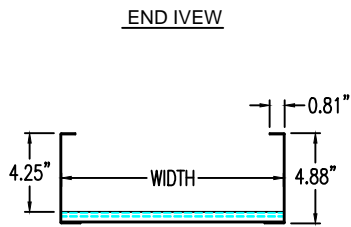

Steel Ladder/Ventilated Tray

Vertical Inside 60° ELBOW (5"H)

Inside Vertical 60° ELBOW (STEEL)
 Manufactured in Canada by Niedax CER

Note: Couplings C/W Hardware are supplied with each fitting.

STEEL LADDER/VENTILATED TRAY Inside Vertical 60° ELBOW ORDERING DATA EXAMPLE

L D S 5 - 1 - (Width) - IV60 - (Radius)

NOTES:
 * CSA Ventilated tray has a rung spacing of 4" between rungs.

2799 Barton St E
 Hamilton, ON L8E 2J8
 Toll Free: 1 877.213.8045
 Phone: 905.337.7522
 Cerinc.ca