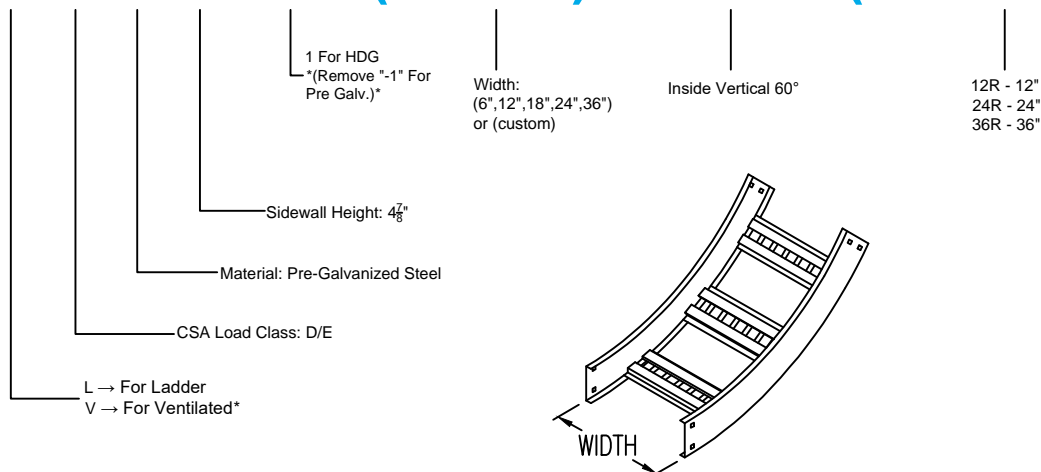

Steel Ladder/Ventilated Tray

Vertical Inside 60° ELBOW (5"H)

Inside Vertical 60° ELBOW (STEEL)
 Manufactured in Canada by Niedax CER

Note: Couplings C/W Hardware are supplied with each fitting.

STEEL LADDER/VENTILATED TRAY Inside Vertical 60° ELBOW ORDERING DATA EXAMPLE

L D S 5 - 1 - (Width) - IV60 - (Radius)

NOTES:
 * CSA Ventilated tray has a rung spacing of 4" between rungs.

2799 Barton St E
 Hamilton, ON L8E 2J8
 Toll Free: 1 877.213.8045
 Phone: 905.337.7522
 Cerinc.ca