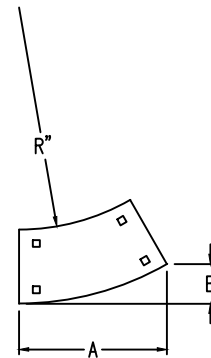

# Steel Ladder/Ventilated Tray

## Vertical Inside 30° ELBOW (5"H)

**Inside Vertical 30° ELBOW (STEEL)**  
 Manufactured in Canada by Niedax CER

**Note:** Couplings C/W Hardware are supplied with each fitting.

RUNG END IVEW

### STEEL LADDER/VENTILATED TRAY Inside Vertical 30° ELBOW