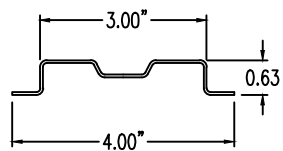

## Vertical Inside 30° ELBOW (5"H)

**Inside Vertical 30° ELBOW (STEEL)**  
 Manufactured in Canada by Niedax CER

**Note:** Couplings C/W Hardware are supplied with each fitting.

RUNG END IVEW