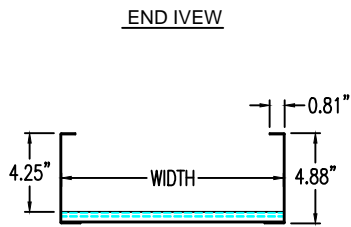

## Vertical Inside 30° ELBOW (5"H)

**Inside Vertical 30° ELBOW (STEEL)**  
 Manufactured in Canada by Niedax CER

**Note:** Couplings C/W Hardware are supplied with each fitting.

RUNG END IVEW