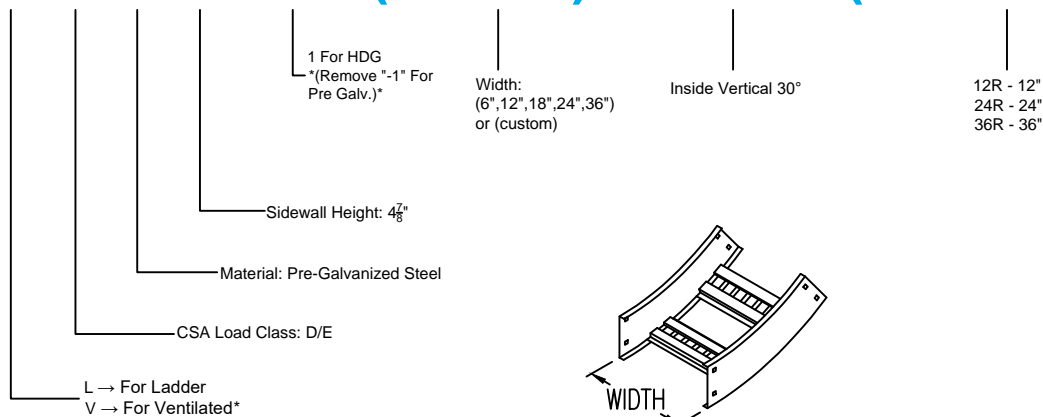

STEEL LADDER/VENTILATED TRAY Inside Vertical 30° ELBOW

L D S 5 - 1 - (Width) - IV30 - (Radius)

2799 Barton St E
Hamilton, ON L8E 2J8
Toll Free: 1 877.213.8045
Phone: 905.337.7522
Cerinc.ca

NOTES:

* CSA Ventilated tray has a rung spacing of 4" between rungs.