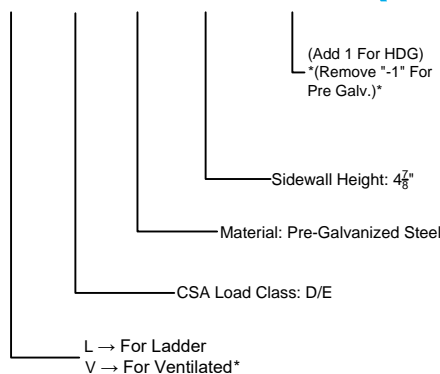

Steel Ladder/Ventilated Tray

HORIZONTAL 90° ELBOW (STEEL) Manufactured in Canada by Niedax CER

Horizontal 90° ELBOW (5"H)

Note: Couplings C/W Hardware are supplied with each fitting.

STEEL LADDER/VENTILATED TRAY HORIZONTAL 90° ELBOW ORDERING DATA EXAMPLE

L D S 5 - 1 - (Width) - H90 - (Radius)

2799 Barton St E
Hamilton, ON L8E 2J8
Toll Free: 1 877.213.8045
Phone: 905.337.7522
Cerinc.ca

NOTES:

* CSA Ventilated tray has a rung spacing of 4" between rungs.