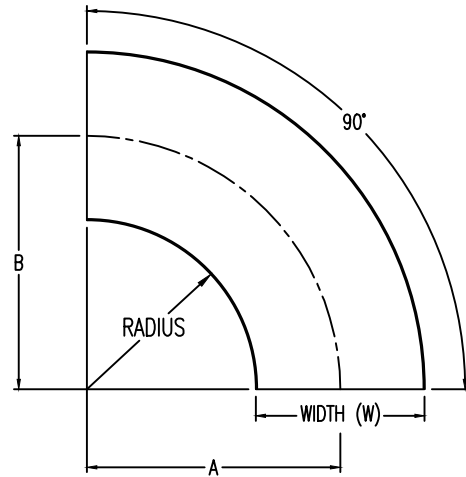

Steel Ladder/Ventilated Tray

HORIZONTAL 90° ELBOW (STEEL) Manufactured in Canada by Niedax CER

Horizontal 90° ELBOW (5"H)

Note: Couplings C/W Hardware are supplied with each fitting.

STEEL LADDER/VENTILATED TRAY HORIZONTAL 90° ELBOW ORDERING DATA EXAMPLE

L D S 5 - 1 - (Width) - H90 - (Radius)

2799 Barton St E
Hamilton, ON L8E 2J8
Toll Free: 1 877.213.8045
Phone: 905.337.7522
Cerinc.ca

NOTES:

* CSA Ventilated tray has a rung spacing of 4" between rungs.