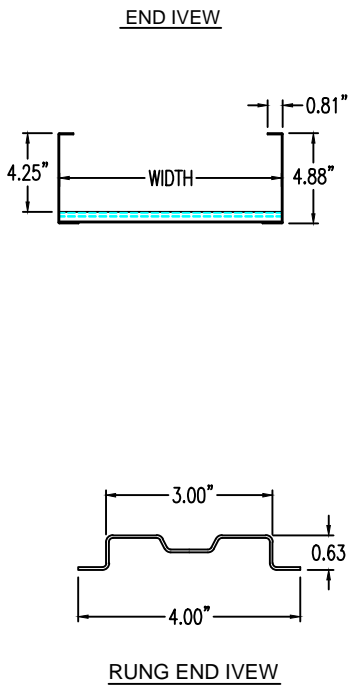

Steel Ladder/Ventilated Tray

HORIZONTAL 90° ELBOW (STEEL) Manufactured in Canada by Niedax CER

Horizontal 90° ELBOW (5"H)

Note: Couplings C/W Hardware are supplied with each fitting.

STEEL LADDER/VENTILATED TRAY HORIZONTAL 90° ELBOW ORDERING DATA EXAMPLE

L D S 5 - 1 - (Width) - H90 - (Radius)

2799 Barton St E
Hamilton, ON L8E 2J8
Toll Free: 1 877.213.8045
Phone: 905.337.7522
Cerinc.ca

NOTES:

* CSA Ventilated tray has a rung spacing of 4" between rungs.