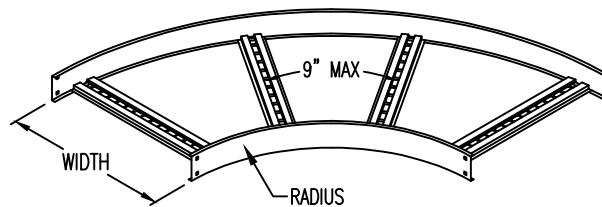

Steel Ladder/Ventilated Tray

HORIZONTAL 90° ELBOW (STEEL) Manufactured in Canada by Niedax CER

Horizontal 90° ELBOW (5"H)

Note: Couplings C/W Hardware are supplied with each fitting.

STEEL LADDER/VENTILATED TRAY HORIZONTAL 90° ELBOW ORDERING DATA EXAMPLE

L D S 5 - 1 - (Width) - H90 - (Radius)

2799 Barton St E
Hamilton, ON L8E 2J8
Toll Free: 1 877.213.8045
Phone: 905.337.7522
Cerinc.ca

NOTES:

* CSA Ventilated tray has a rung spacing of 4" between rungs.