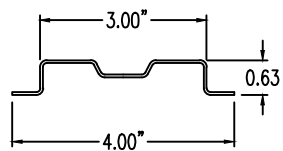

Steel Ladder/Ventilated Tray

Horizontal 60° ELBOW (5"H)

HORIZONTAL 60° ELBOW (STEEL)
 Manufactured in Canada by Niedax CER

Note: Couplings C/W Hardware are supplied with each fitting.

STEEL LADDER/VENTILATED TRAY HORIZONTAL 60° ELBOW ORDERING DATA EXAMPLE

L D S 5 - 1 - (Width) - H60 - (Radius)

2799 Barton St E
 Hamilton, ON L8E 2J8
 Toll Free: 1 877.213.8045
 Phone: 905.337.7522
 Cerinc.ca

NOTES:
 * CSA Ventilated tray has a rung spacing of 4" between rungs.