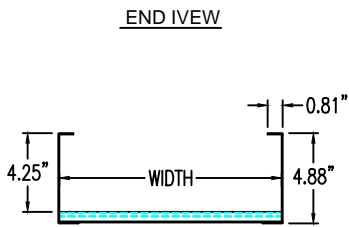

Steel Ladder/Ventilated Tray

Horizontal 60° ELBOW (5"H)

HORIZONTAL 60° ELBOW (STEEL)
 Manufactured in Canada by Niedax CER

Note: Couplings C/W Hardware are supplied with each fitting.

STEEL LADDER/VENTILATED TRAY HORIZONTAL 60° ELBOW ORDERING DATA EXAMPLE

L D S 5 - 1 - (Width) - H60 - (Radius)

2799 Barton St E
 Hamilton, ON L8E 2J8
 Toll Free: 1 877.213.8045
 Phone: 905.337.7522
 Cerinc.ca

NOTES:
 * CSA Ventilated tray has a rung spacing of 4" between rungs.