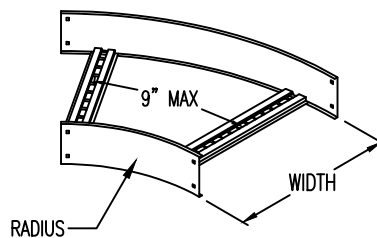

Steel Ladder/Ventilated Tray

Horizontal 60° ELBOW (5"H)

HORIZONTAL 60° ELBOW (STEEL)
 Manufactured in Canada by Niedax CER

Note: Couplings C/W Hardware are supplied with each fitting.

STEEL LADDER/VENTILATED TRAY HORIZONTAL 60° ELBOW ORDERING DATA EXAMPLE

L D S 5 - 1 - (Width) - H60 - (Radius)

2799 Barton St E
 Hamilton, ON L8E 2J8
 Toll Free: 1 877.213.8045
 Phone: 905.337.7522
 Cerinc.ca

NOTES:
 * CSA Ventilated tray has a rung spacing of 4" between rungs.