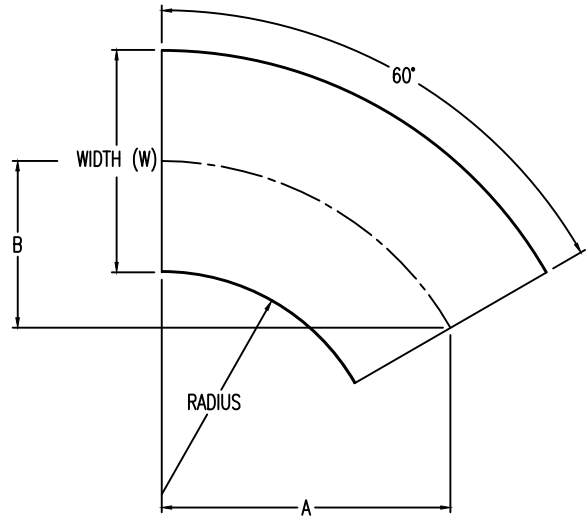

Steel Ladder/Ventilated Tray

Horizontal 60° ELBOW (5"H)

HORIZONTAL 60° ELBOW (STEEL)
 Manufactured in Canada by Niedax CER

Note: Couplings C/W Hardware are supplied with each fitting.

STEEL LADDER/VENTILATED TRAY HORIZONTAL 60° ELBOW ORDERING DATA EXAMPLE

L D S 5 - 1 - (Width) - H60 - (Radius)

2799 Barton St E
 Hamilton, ON L8E 2J8
 Toll Free: 1 877.213.8045
 Phone: 905.337.7522
 Cerinc.ca

NOTES:
 * CSA Ventilated tray has a rung spacing of 4" between rungs.