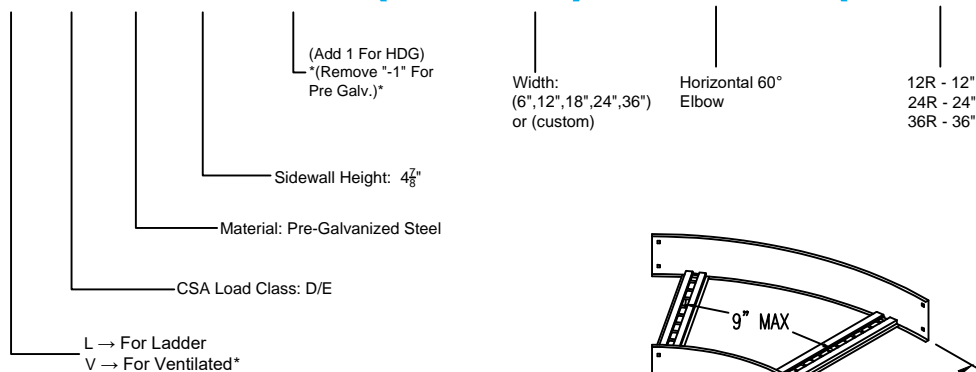

Steel Ladder/Ventilated Tray

Horizontal 60° ELBOW (5"H)

HORIZONTAL 60° ELBOW (STEEL)
 Manufactured in Canada by Niedax CER

Note: Couplings C/W Hardware are supplied with each fitting.

STEEL LADDER/VENTILATED TRAY HORIZONTAL 60° ELBOW ORDERING DATA EXAMPLE

L D S 5 - 1 - (Width) - H60 - (Radius)

2799 Barton St E
 Hamilton, ON L8E 2J8
 Toll Free: 1 877.213.8045
 Phone: 905.337.7522
 Cerinc.ca

NOTES:
 * CSA Ventilated tray has a rung spacing of 4" between rungs.