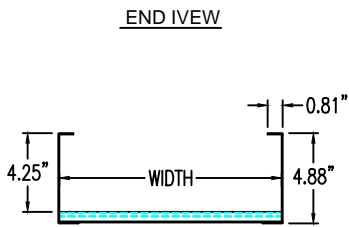

Steel Ladder/Ventilated Tray

Horizontal 30° ELBOW (5"H)

HORIZONTAL 30° ELBOW (STEEL)
 Manufactured in Canada by Niedax CER

Note: Couplings C/W Hardware are supplied with each fitting.

STEEL LADDER/VENTILATED TRAY HORIZONTAL 30° ELBOW ORDERING DATA EXAMPLE

L D S 5 - 1 - (Width) - H30 - (Radius)

Width:
 (6",12",18",24",36")
 or (custom)

Horizontal 30°
 Elbow

12R - 12"
 24R - 24"
 36R - 36"

2799 Barton St E
 Hamilton, ON L8E 2J8
 Toll Free: 1 877.213.8045
 Phone:905.337.7522
 Cerinc.ca

NOTES:

* CSA Ventilated tray has a rung spacing of 4" between rungs.