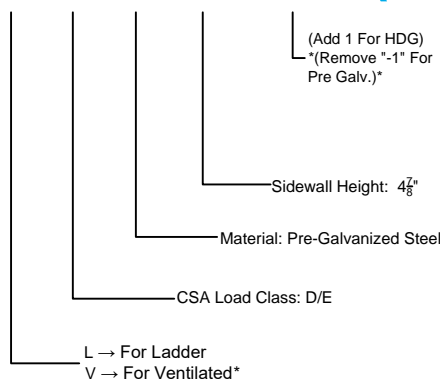

Steel Ladder/Ventilated Tray

Horizontal 30° ELBOW (5"H)

HORIZONTAL 30° ELBOW (STEEL)
 Manufactured in Canada by Niedax CER

Note: Couplings C/W Hardware are supplied with each fitting.

STEEL LADDER/VENTILATED TRAY HORIZONTAL 30° ELBOW ORDERING DATA EXAMPLE

L D S 5 - 1 - (Width) - H30 - (Radius)

Width:
 (6",12",18",24",36")
 or (custom)

Horizontal 30°
 Elbow

12R - 12"
 24R - 24"
 36R - 36"

2799 Barton St E
 Hamilton, ON L8E 2J8
 Toll Free: 1 877.213.8045
 Phone:905.337.7522
 Cerinc.ca

NOTES:

* CSA Ventilated tray has a rung spacing of 4" between rungs.