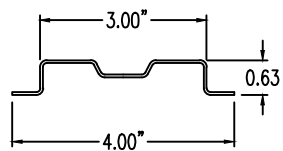

Steel Ladder/Ventilated Tray

Horizontal 30° ELBOW (5"H)

HORIZONTAL 30° ELBOW (STEEL)
 Manufactured in Canada by Niedax CER

Note: Couplings C/W Hardware are supplied with each fitting.

STEEL LADDER/VENTILATED TRAY HORIZONTAL 30° ELBOW ORDERING DATA EXAMPLE

L D S 5 - 1 - (Width) - H30 - (Radius)

Width:
 (6",12",18",24",36")
 or (custom)

Horizontal 30°
 Elbow

12R - 12"
 24R - 24"
 36R - 36"

2799 Barton St E
 Hamilton, ON L8E 2J8
 Toll Free: 1 877.213.8045
 Phone:905.337.7522
 Cerinc.ca

NOTES:

* CSA Ventilated tray has a rung spacing of 4" between rungs.