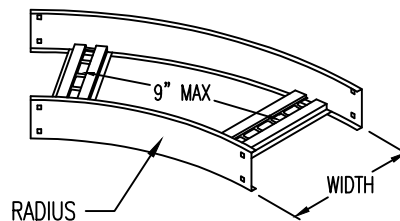

Steel Ladder/Ventilated Tray

Horizontal 30° ELBOW (5"H)

HORIZONTAL 30° ELBOW (STEEL)
 Manufactured in Canada by Niedax CER

Note: Couplings C/W Hardware are supplied with each fitting.

STEEL LADDER/VENTILATED TRAY HORIZONTAL 30° ELBOW ORDERING DATA EXAMPLE

L D S 5 - 1 - (Width) - H30 - (Radius)

Width:
 (6",12",18",24",36")
 or (custom)

Horizontal 30°
 Elbow

12R - 12"
 24R - 24"
 36R - 36"

2799 Barton St E
 Hamilton, ON L8E 2J8
 Toll Free: 1 877.213.8045
 Phone:905.337.7522
 Cerinc.ca

NOTES:

* CSA Ventilated tray has a rung spacing of 4" between rungs.