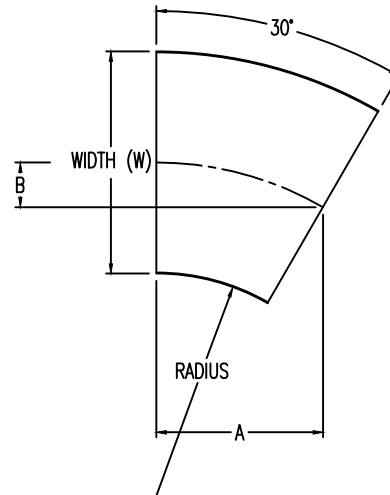

Steel Ladder/Ventilated Tray

Horizontal 30° ELBOW (5"H)

HORIZONTAL 30° ELBOW (STEEL)
 Manufactured in Canada by Niedax CER

Note: Couplings C/W Hardware are supplied with each fitting.

STEEL LADDER/VENTILATED TRAY HORIZONTAL 30° ELBOW ORDERING DATA EXAMPLE

L D S 5 - 1 - (Width) - H30 - (Radius)

Width:
 (6",12",18",24",36")
 or (custom)

Horizontal 30°
 Elbow

12R - 12"
 24R - 24"
 36R - 36"

2799 Barton St E
 Hamilton, ON L8E 2J8
 Toll Free: 1 877.213.8045
 Phone:905.337.7522
 Cerinc.ca

NOTES:

* CSA Ventilated tray has a rung spacing of 4" between rungs.