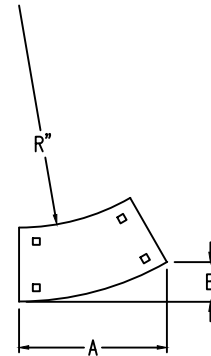

## Vertical Inside 30° ELBOW (4"H)

**Inside Vertical 30° ELBOW (STEEL)**  
 Manufactured in Canada by Niedax CER

**Note:** Couplings C/W Hardware are supplied with each fitting.

END VIEW

RUNG END VIEW

### STEEL LADDER/VENTILATED TRAY Inside Vertical 30° ELBOW ORDERING DATA EXAMPLE