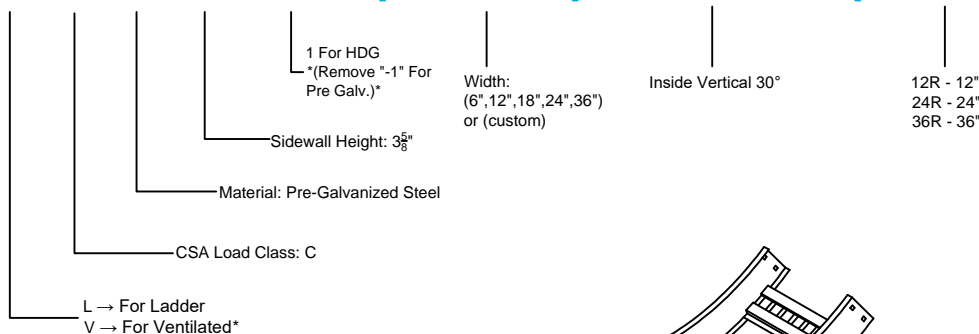

STEEL LADDER/VENTILATED TRAY Inside Vertical 30° ELBOW ORDERING DATA EXAMPLE

L C S 4 - 1 - (Width) - IV30 - (Radius)

2799 Barton St E
Hamilton, ON L8E 2J8
Toll Free: 1 877.213.8045
Phone: 905.337.7522
Cerinc.ca

NOTES:

* CSA Ventilated tray has a rung spacing of 4" between rungs.