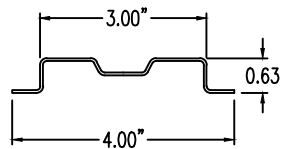

## Vertical Inside 30° ELBOW (4"H)

**Inside Vertical 30° ELBOW (STEEL)**  
 Manufactured in Canada by Niedax CER

**Note:** Couplings C/W Hardware are supplied with each fitting.

END VIEW

RUNG END VIEW

### STEEL LADDER/VENTILATED TRAY Inside Vertical 30° ELBOW ORDERING DATA EXAMPLE