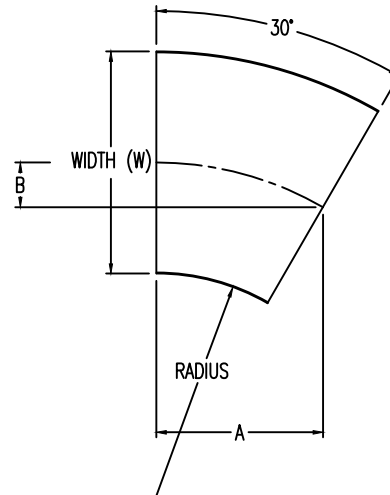

Steel Ladder/Ventilated Tray

Horizontal 30° ELBOW (4"H)

HORIZONTAL 30° ELBOW (STEEL)
 Manufactured in Canada by Niedax CER

Note: Couplings C/W Hardware are supplied with each fitting.

STEEL LADDER/VENTILATED TRAY HORIZONTAL 30° ELBOW ORDERING DATA EXAMPLE

LC S 4 - 1 - (Width) - H30 - (Radius)

NOTES:

* CSA Ventilated tray has a rung spacing of 4" between rungs.

2799 Barton St E
 Hamilton, ON L8E 2J8
 Toll Free: 1 877.213.8045
 Phone: 905.337.7522
 Cerinc.ca