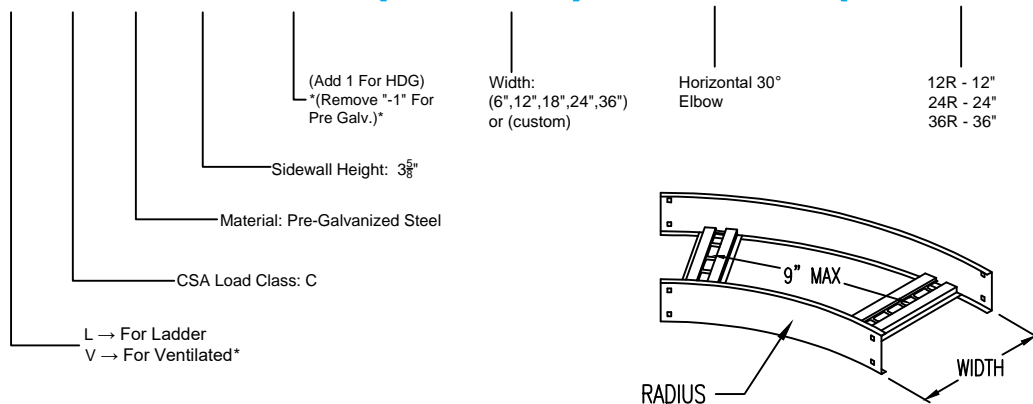

Steel Ladder/Ventilated Tray

Horizontal 30° ELBOW (4"H)

HORIZONTAL 30° ELBOW (STEEL)
 Manufactured in Canada by Niedax CER

Note: Couplings C/W Hardware are supplied with each fitting.

STEEL LADDER/VENTILATED TRAY HORIZONTAL 30° ELBOW ORDERING DATA EXAMPLE

LC S 4 - 1 - (Width) - H30 - (Radius)

NOTES:

* CSA Ventilated tray has a rung spacing of 4" between rungs.

2799 Barton St E
 Hamilton, ON L8E 2J8
 Toll Free: 1 877.213.8045
 Phone: 905.337.7522
 Cerinc.ca