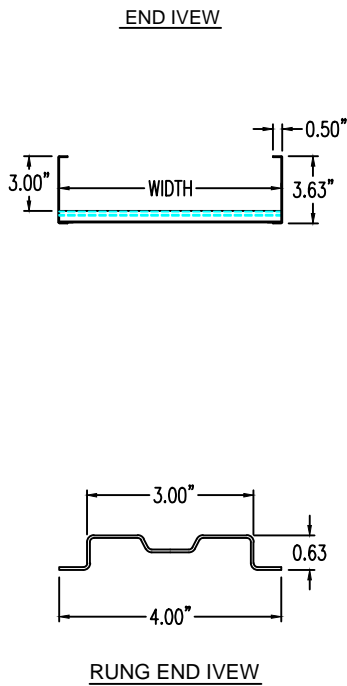

Steel Ladder/Ventilated Tray

Horizontal 30° ELBOW (4"H)

HORIZONTAL 30° ELBOW (STEEL)
 Manufactured in Canada by Niedax CER

Note: Couplings C/W Hardware are supplied with each fitting.

STEEL LADDER/VENTILATED TRAY HORIZONTAL 30° ELBOW ORDERING DATA EXAMPLE

LC S 4 - 1 - (Width) - H30 - (Radius)

NOTES:

* CSA Ventilated tray has a rung spacing of 4" between rungs.

2799 Barton St E
 Hamilton, ON L8E 2J8
 Toll Free: 1 877.213.8045
 Phone: 905.337.7522
 Cerinc.ca