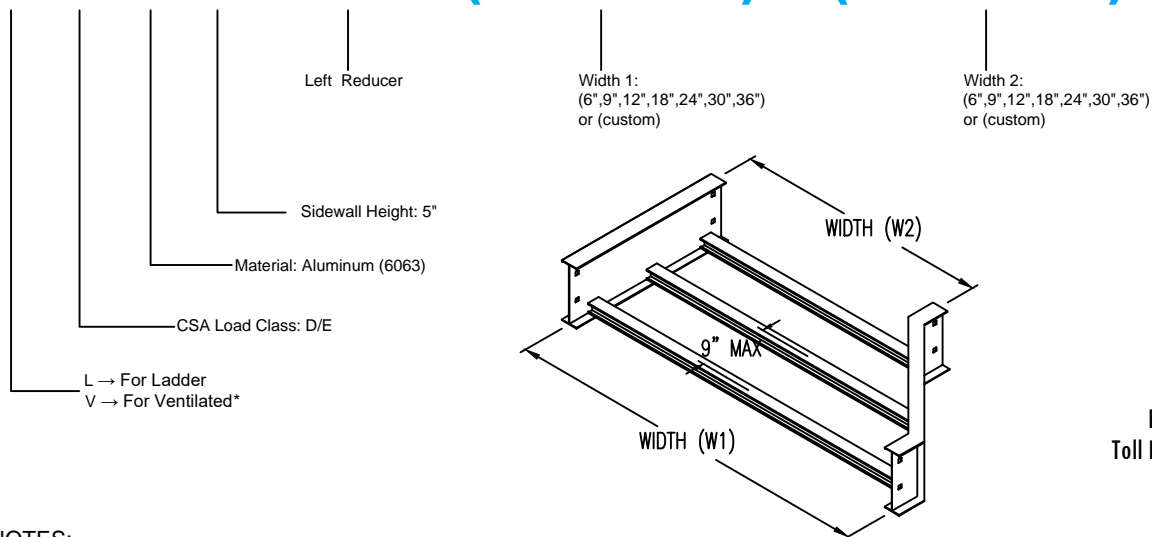

Aluminum Ladder/Ventilated Tray

Left Reducer (5"H)

LEFT REDUCER (ALUMINUM)

Manufactured in Canada by Niedax CER

Note: Couplings C/W Hardware are supplied with each fitting.

END VIEW

RUNG END VIEW

ALUMINUM LADDER/VENTILATED TRAY LEFT REDUCER ORDERING DATA EXAMPLE

L D A 5 - LR - (Width 1) - (Width 2)

2799 Barton St E
Hamilton, ON L8E 2J8
Toll Free: 1 877.213.8045
Phone: 905.337.7522
Cerinc.ca

NOTES:

* CSA Ventilated tray has a rung spacing of 4" between rungs.