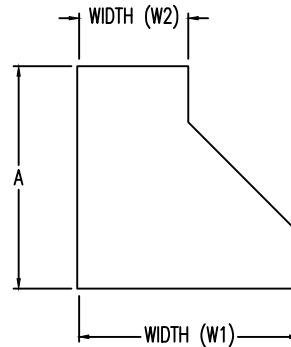

Aluminum Ladder/Ventilated Tray

Left Reducer (5"H)

LEFT REDUCER (ALUMINUM)

Manufactured in Canada by Niedax CER

Note: Couplings C/W Hardware are supplied with each fitting.

END VIEW

RUNG END VIEW

ALUMINUM LADDER/VENTILATED TRAY LEFT REDUCER ORDERING DATA EXAMPLE

L D A 5 - LR - (Width 1) - (Width 2)

2799 Barton St E
Hamilton, ON L8E 2J8
Toll Free: 1 877.213.8045
Phone: 905.337.7522
Cerinc.ca

NOTES:

* CSA Ventilated tray has a rung spacing of 4" between rungs.