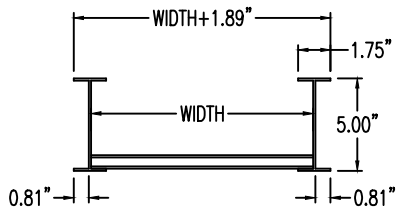

Aluminum Ladder/Ventilated Tray

Left Reducer (5"H)

LEFT REDUCER (ALUMINUM)

Manufactured in Canada by Niedax CER

Note: Couplings C/W Hardware are supplied with each fitting.

END VIEW

RUNG END VIEW

ALUMINUM LADDER/VENTILATED TRAY LEFT REDUCER ORDERING DATA EXAMPLE

L D A 5 - LR - (Width 1) - (Width 2)

2799 Barton St E
Hamilton, ON L8E 2J8
Toll Free: 1 877.213.8045
Phone: 905.337.7522
Cerinc.ca

NOTES:

* CSA Ventilated tray has a rung spacing of 4" between rungs.