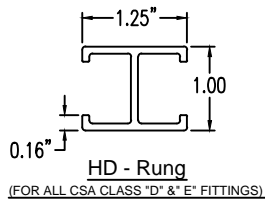

Aluminum Ladder/Ventilated Tray

Left Reducer (5"H)

LEFT REDUCER (ALUMINUM)

Manufactured in Canada by Niedax CER

Note: Couplings C/W Hardware are supplied with each fitting.

END VIEW

RUNG END VIEW

ALUMINUM LADDER/VENTILATED TRAY LEFT REDUCER ORDERING DATA EXAMPLE

L D A 5 - LR - (Width 1) - (Width 2)

2799 Barton St E
Hamilton, ON L8E 2J8
Toll Free: 1 877.213.8045
Phone: 905.337.7522
Cerinc.ca

NOTES:

* CSA Ventilated tray has a rung spacing of 4" between rungs.