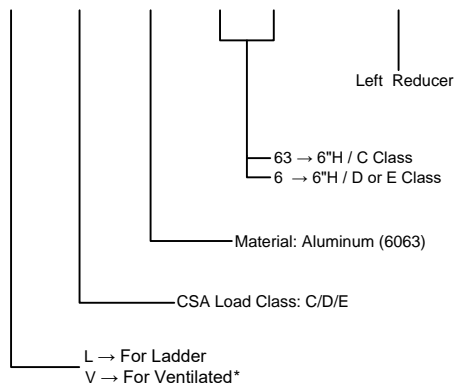

Aluminum Ladder/Ventilated Tray

Left Reducer (6"H)

LEFT REDUCER (ALUMINUM)

Manufactured in Canada by Niedax CER

Note: Couplings C/W Hardware are supplied with each fitting.

END VIEW

RUNG END VIEWS

ALUMINUM LADDER/VENTILATED TRAY LEFT REDUCER ORDERING DATA EXAMPLE

L C A 6 3 - LR - (Width 1) - (Width 2)

2799 Barton St E
Hamilton, ON L8E 2J8
Toll Free: 1 877.213.8045
Phone: 905.337.7522
Cerinc.ca

NOTES:

* CSA Ventilated tray has a rung spacing of 4" between rungs.