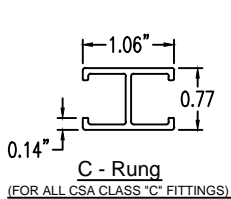

Aluminum Ladder/Ventilated Tray

Left Reducer (6"H)

LEFT REDUCER (ALUMINUM)

Manufactured in Canada by Niedax CER

Note: Couplings C/W Hardware are supplied with each fitting.

END VIEW

RUNG END VIEWS

ALUMINUM LADDER/VENTILATED TRAY LEFT REDUCER ORDERING DATA EXAMPLE

L C A 6 3 - LR - (Width 1) - (Width 2)

2799 Barton St E
Hamilton, ON L8E 2J8
Toll Free: 1 877.213.8045
Phone: 905.337.7522
Cerinc.ca

NOTES:

* CSA Ventilated tray has a rung spacing of 4" between rungs.