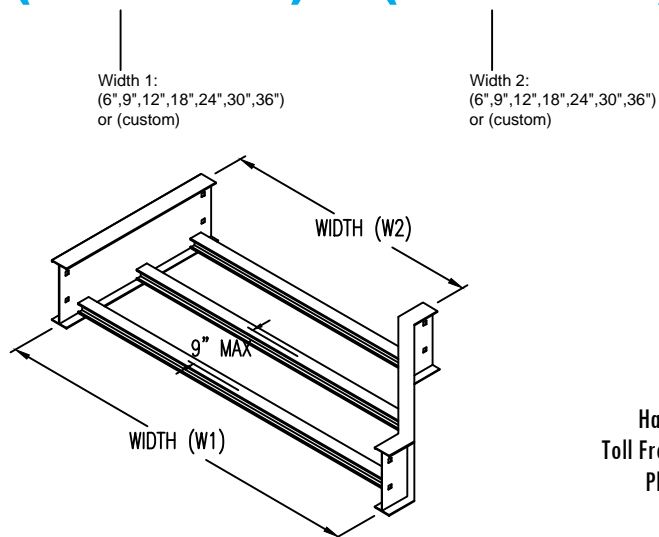

Aluminum Ladder/Ventilated Tray

Left Reducer (6"H)

LEFT REDUCER (ALUMINUM)

Manufactured in Canada by Niedax CER

Note: Couplings C/W Hardware are supplied with each fitting.

END VIEW

RUNG END VIEWS

ALUMINUM LADDER/VENTILATED TRAY LEFT REDUCER ORDERING DATA EXAMPLE

L C A 6 3 - LR - (Width 1) - (Width 2)

2799 Barton St E
Hamilton, ON L8E 2J8
Toll Free: 1 877.213.8045
Phone: 905.337.7522
Cerinc.ca

NOTES:

* CSA Ventilated tray has a rung spacing of 4" between rungs.