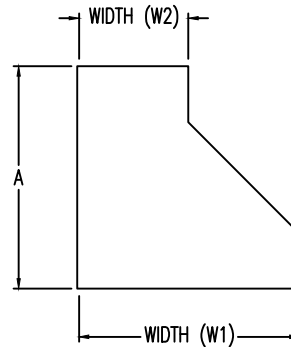

Aluminum Ladder/Ventilated Tray

Left Reducer (6"H)

LEFT REDUCER (ALUMINUM)

Manufactured in Canada by Niedax CER

Note: Couplings C/W Hardware are supplied with each fitting.

END VIEW

RUNG END VIEWS

ALUMINUM LADDER/VENTILATED TRAY LEFT REDUCER ORDERING DATA EXAMPLE

L C A 6 3 - LR - (Width 1) - (Width 2)

2799 Barton St E
Hamilton, ON L8E 2J8
Toll Free: 1 877.213.8045
Phone: 905.337.7522
Cerinc.ca

NOTES:

* CSA Ventilated tray has a rung spacing of 4" between rungs.