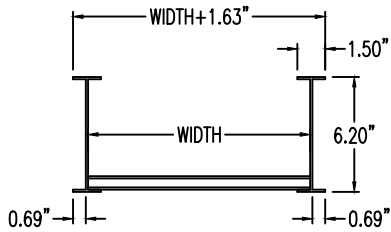

Aluminum Ladder/Ventilated Tray

Left Reducer (6"H)

LEFT REDUCER (ALUMINUM)

Manufactured in Canada by Niedax CER

Note: Couplings C/W Hardware are supplied with each fitting.

END VIEW

RUNG END VIEWS

ALUMINUM LADDER/VENTILATED TRAY LEFT REDUCER ORDERING DATA EXAMPLE

L C A 6 3 - LR - (Width 1) - (Width 2)

2799 Barton St E
Hamilton, ON L8E 2J8
Toll Free: 1 877.213.8045
Phone: 905.337.7522
Cerinc.ca

NOTES:

* CSA Ventilated tray has a rung spacing of 4" between rungs.