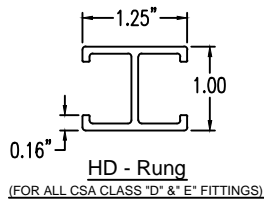

Aluminum Ladder/Ventilated Tray

Left Reducer (6"H)

LEFT REDUCER (ALUMINUM)

Manufactured in Canada by Niedax CER

Note: Couplings C/W Hardware are supplied with each fitting.

END VIEW

RUNG END VIEWS

ALUMINUM LADDER/VENTILATED TRAY LEFT REDUCER ORDERING DATA EXAMPLE

L C A 6 3 - LR - (Width 1) - (Width 2)

2799 Barton St E
Hamilton, ON L8E 2J8
Toll Free: 1 877.213.8045
Phone: 905.337.7522
Cerinc.ca

NOTES:

* CSA Ventilated tray has a rung spacing of 4" between rungs.