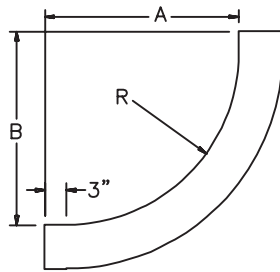

Cable Tray / Ladder Tray

IV60-90-RAD

Cable Tray Fittings

Manufactured in the USA by MonoSystems, Inc.

60° & 90° INSIDE VERTICAL SMOOTH RADIUS RISERS

90° IVR

60° IVR

Notes

- 1.) Splice connectors and included hardware are provided for each fitting.

ORDERING DATA EXAMPLE:

IV90°-12064LA-RAD

FITTING

IV60 = 60° INSIDE VERTICAL RISER
IV90 = 90° INSIDE VERTICAL RISER

RADIUS

12 = 12"
18 = 18"
24 = 24"
36 = 36"

WIDTH

6 = 6"
9 = 9"
12 = 12"
18 = 18"
24 = 24"
36 = 36"
42 = 42"

TRAY TYPE

L = LADDER
V = VENTED
S = SOLID BOTTOM

TRAY MATERIAL

A = ALUMINUM

HEIGHT

4 = 4" (3" DEPTH)
5 = 5" (4" DEPTH)
6 = 6" (5" DEPTH)
7 = 7" (6" DEPTH)