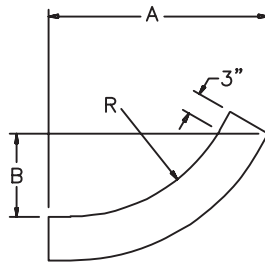

Cable Tray / Ladder Tray

IV60-90-RAD

Cable Tray Fittings

Manufactured in the USA by MonoSystems, Inc.

60° & 90° INSIDE VERTICAL SMOOTH RADIUS RISERS

90° IVR

60° IVR

Notes

- 1.) Splice connectors and included hardware are provided for each fitting.

ORDERING DATA EXAMPLE:

IV90°-12064LA-RAD

FITTING

IV60 = 60° INSIDE VERTICAL RISER
IV90 = 90° INSIDE VERTICAL RISER

RADIUS

12 = 12"
18 = 18"
24 = 24"
36 = 36"

WIDTH

6 = 6"
9 = 9"
12 = 12"
18 = 18"
24 = 24"
36 = 36"
42 = 42"

TRAY TYPE

L = LADDER
V = VENTED
S = SOLID BOTTOM

TRAY MATERIAL

A = ALUMINUM

HEIGHT

4 = 4" (3" DEPTH)
5 = 5" (4" DEPTH)
6 = 6" (5" DEPTH)
7 = 7" (6" DEPTH)