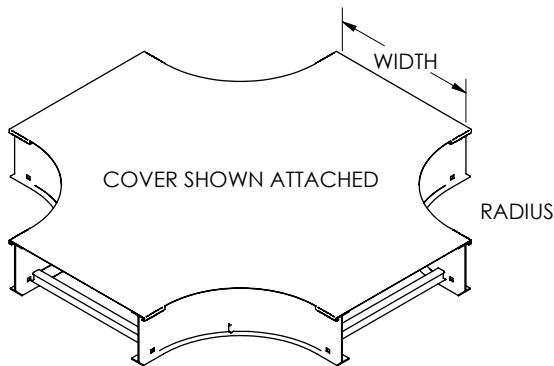

A0 - 2072 - HC - XX XX

MATERIAL

ALUMINUM

MATERIAL

SERIES: B, C, D
STANDARD
COVER

HT = HORIZONTAL
CROSS

RADIUS

12 = 12"
24 = 24"
36 = 36"
48 = 48"

WIDTH

09 = 9" WIDE
12 = 12" WIDE
18 = 18" WIDE
24 = 24" WIDE
30 = 30" WIDE
36 = 36" WIDE
42 = 42" WIDE

ALUMINUM HORIZONTAL CROSS FLAT
COVER 2072

HORIZONTAL CROSS
(ORDERED SEPARATELY)

An ABB and Niedax Joint Venture