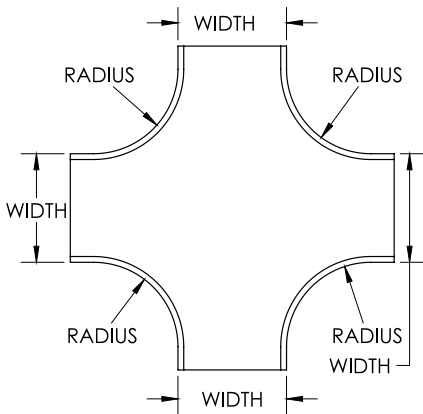

Cable Tray / Ladder Tray

A0-2072-HC-XXXX

Cable Tray Accessories

Manufactured in the USA by MonoSystems, Inc.

HORIZONTAL CROSS COVER, ALUMINUM

Notes

1.) Views for reference - do not scale.

ORDERING DATA EXAMPLE:

A0 - 2072 - HC - XX XX

MATERIAL

ALUMINUM

MATERIAL

SERIES: B, C, D
STANDARD
COVER

HT = HORIZONTAL
CROSS

RADIUS

12 = 12"
24 = 24"
36 = 36"
48 = 48"

WIDTH

09 = 9" WIDE
12 = 12" WIDE
18 = 18" WIDE
24 = 24" WIDE
30 = 30" WIDE
36 = 36" WIDE
42 = 42" WIDE

ALUMINUM HORIZONTAL CROSS FLAT
COVER 2072

HORIZONTAL CROSS
(ORDERED SEPARATELY)

An ABB and Niedax Joint Venture