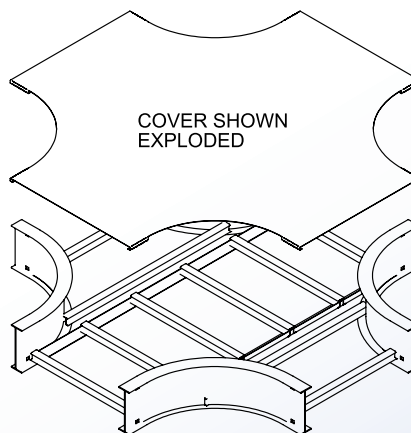

A0 - 2072 - HC - XX XX

MATERIAL

ALUMINUM

MATERIAL

SERIES: B, C, D
STANDARD
COVER

HT = HORIZONTAL
CROSS

RADIUS

12 = 12"
24 = 24"
36 = 36"
48 = 48"

WIDTH

09 = 9" WIDE
12 = 12" WIDE
18 = 18" WIDE
24 = 24" WIDE
30 = 30" WIDE
36 = 36" WIDE
42 = 42" WIDE

ALUMINUM HORIZONTAL CROSS FLAT
COVER 2072

HORIZONTAL CROSS
(ORDERED SEPARATELY)

An ABB and Niedax Joint Venture