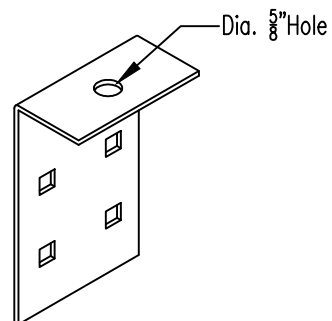

**STEEL LADDER TRAY ACCESSORIES**

# Vertical Hanger Splice Plate

Manufactured in Canada by Niedax CER

- Supplied as pair.
- No hardware supplied

Part Number	Height	
	In	mm
SVSP4	4	101
SVSP5	5	127
SVSP6	6	152
SVSP7	7	178

2799 Barton St E  
Hamilton, ON L8E 2J8  
Toll Free: 1 877.213.8045  
Phone:905.337.7522  
Cerinc.ca